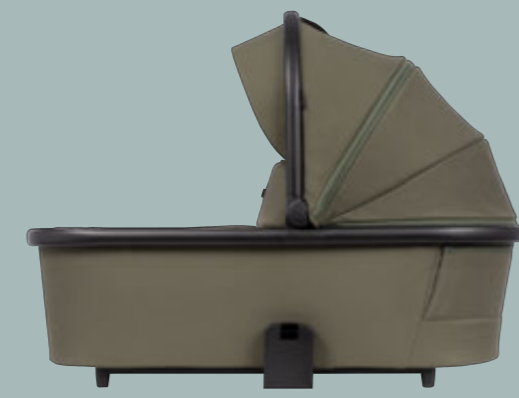

E D G E

VENICCI

TINUM
E D G E

MOUNTAINS, DESERT, FOREST, OCEAN - THESE FOUR ELEMENTS INSPIRED
US TO CREATE THE SOPHISTICATED COLOURS OF TINUM EDGE.

THE FIRST VENICCI PRAM WITH
A BACKPACK

- SPACIOUS
- STYLISH, MINIMALIST DESIGN
- STITCHING THAT MATCHES THE PRAM
- PERFECT COLOUR COORDINATION

SUBTLE DETAILS ACCENTUATING
THE PRAM'S LINE.

TINUM
E D G E

TECHNICAL SPECIFICATION

CARRYCOT

- LENGTH: 100 CM
- WIDTH: 58 CM
- HEIGHT: 110 CM
- WEIGHT (WITHOUT FRAME): 4 KG
- WEIGHT (WITH FRAME): 12 KG
- CHILD WEIGHT: UP TO 9 KG

PUSHCHAIR SEAT

- LENGTH: 73 CM
- WIDTH: 58 CM
- HEIGHT: 105 CM
- WEIGHT (WITHOUT FRAME): 4 KG
- WEIGHT (WITH FRAME): 12 KG
- CHILD WEIGHT: UP TO 22 KG

CHASSIS

- LENGTH: 58 CM
- WIDTH: 29 CM
- HEIGHT: 63 CM
- WEIGHT (WITHOUT WHEELS): 5,5 KG
- WEIGHT (WITH WHEELS): 8 KG

TINUM
E D G E

WHAT IS INCLUDED?

SEAT UNIT & FRAME

CARRYCOT

CAR SEAT

FOOTMUFF

BACKPACK

ISOFIX BASE